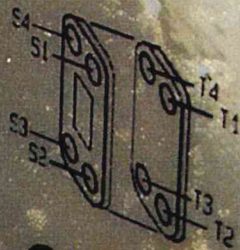

BHE Manufacturing: Monte, Italy
www.alfalaval.com

Article No: 32870 6164 7

Type ACH-30EQ-80H

Manufacturing No: 31470097

Manufacturing Date: 2008 / 10

	S1,S2	S3,S4
TS °C	-196/150	-196/150
PS bar	-1/45	-1/45
PT bar	69	69
V L	1.12	1.09

Fluid Group: 12

Part No
C3110495

152356

CE 0948